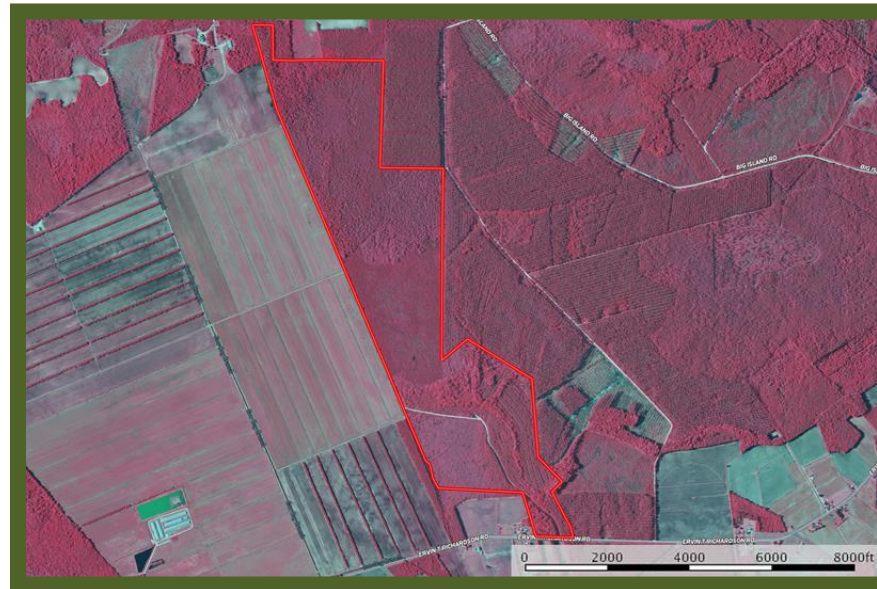

# Cattail Bay Timber Tract Infrared Map

Marty Lanier  
(910) 617-4326  
mlanier@mossyoakproperties.com

Owners and owner's agents make no claims as to the accuracy of this map. This is not an official survey.