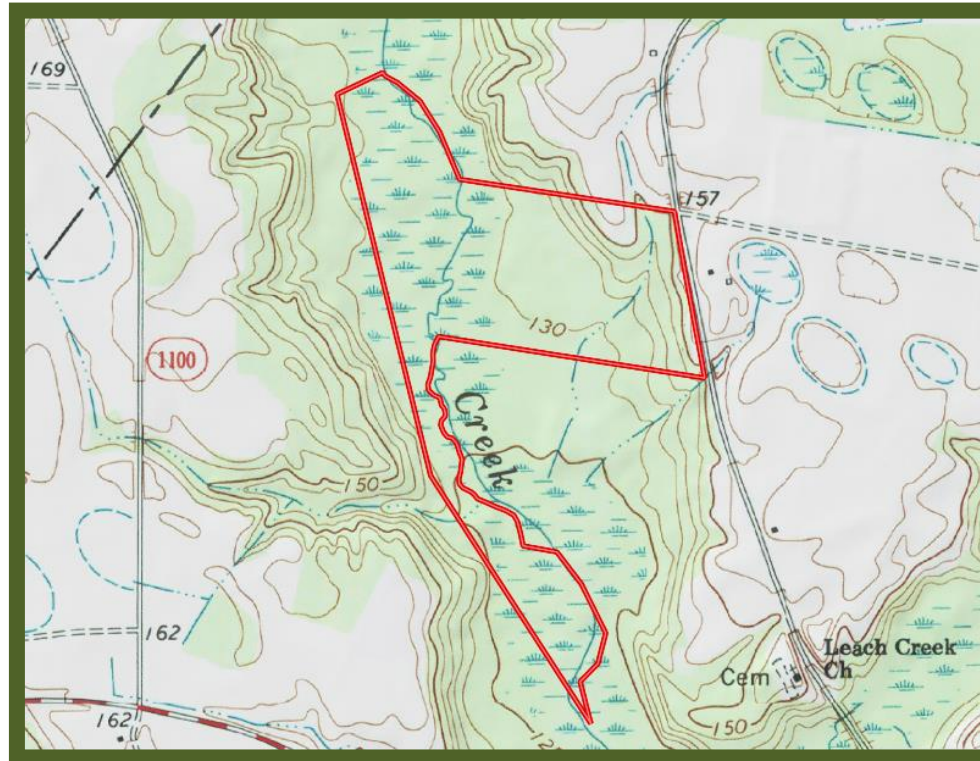

Leith Creek Hunting Land Topographical Map

Marty Lanier
(910) 617-4326
mlanier@mossyoakproperties.com

Owners and owner's agents make no claims as to the accuracy of this map. This is not an official survey.