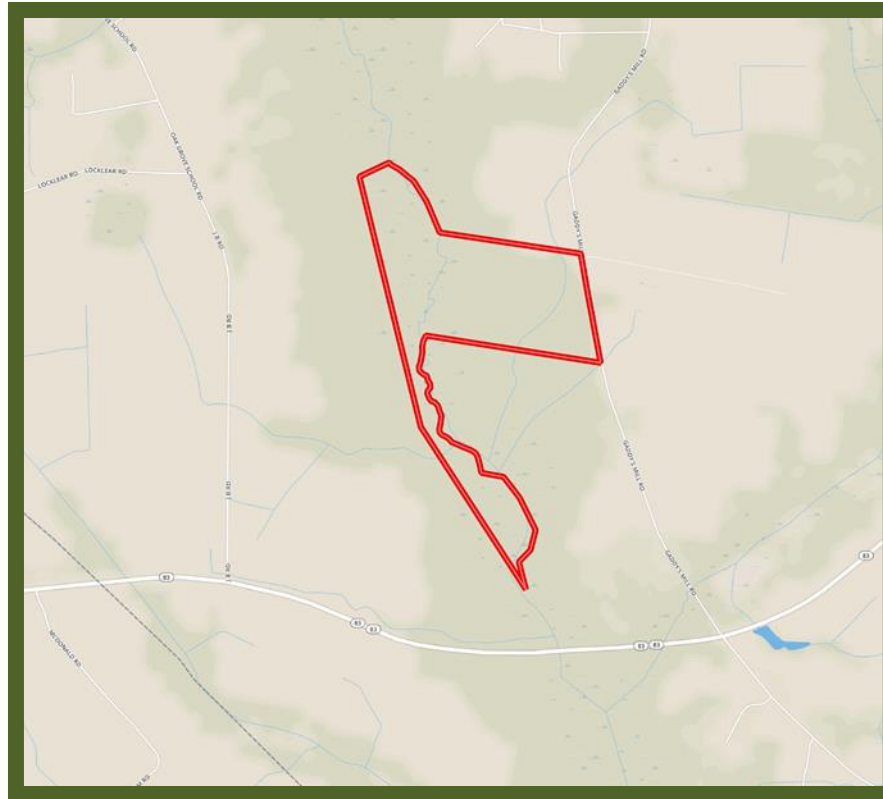

# Leith Creek Hunting Land Location Map

Marty Lanier  
(910) 617-4326  
mlanier@mossyoakproperties.com

Owners and owner's agents make no claims as to the accuracy of this map. This is not an official survey.