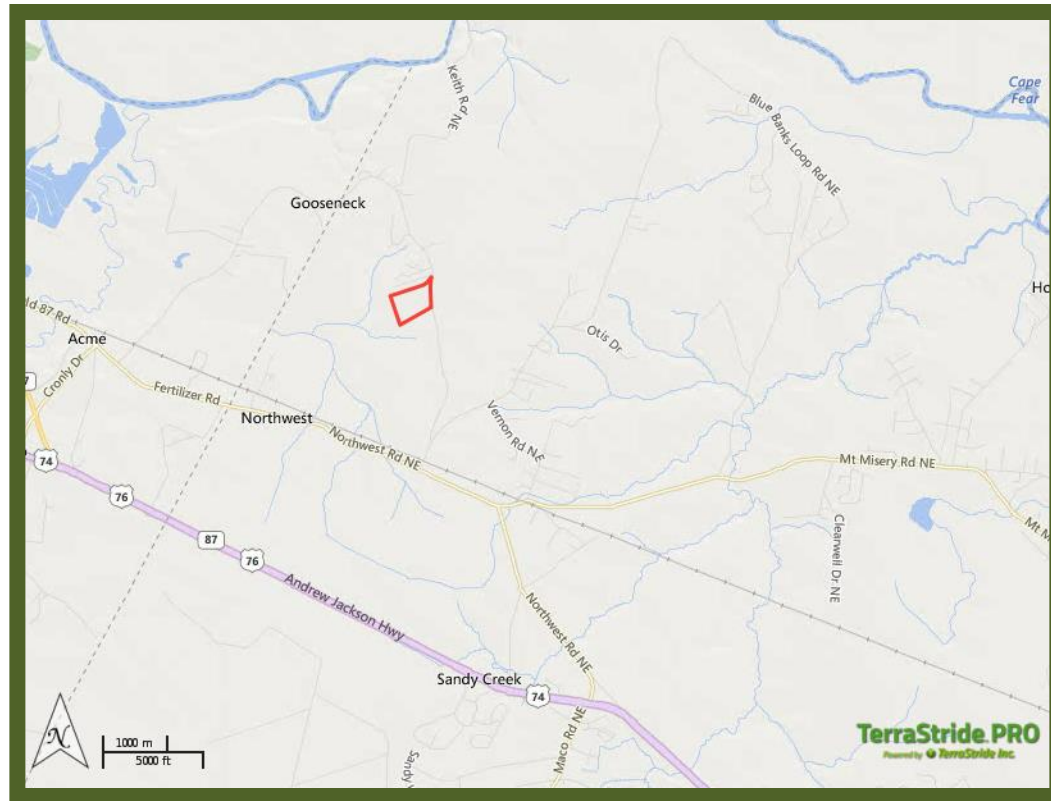

# Goose Neck Road Farm Location Map

Marty Lanier  
(910) 617-4326  
mlanier@mossyoakproperties.com

Owners and owner's agents make no claims as to the accuracy of this map. This is not an official survey.