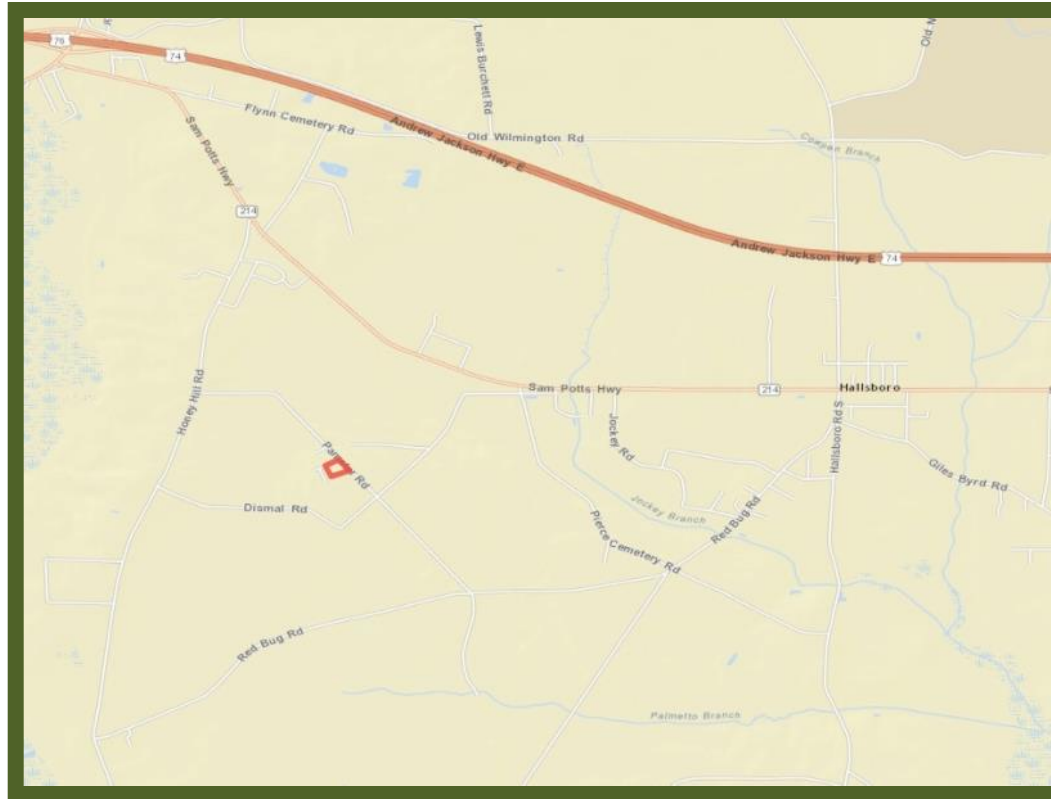

Pameter Road Lot Location Map

Marty Lanier
(910) 617-4326
mlanier@mossyoakproperties.com

Owners and owner's agents make no claims as to the accuracy of this map. This is not an official survey.