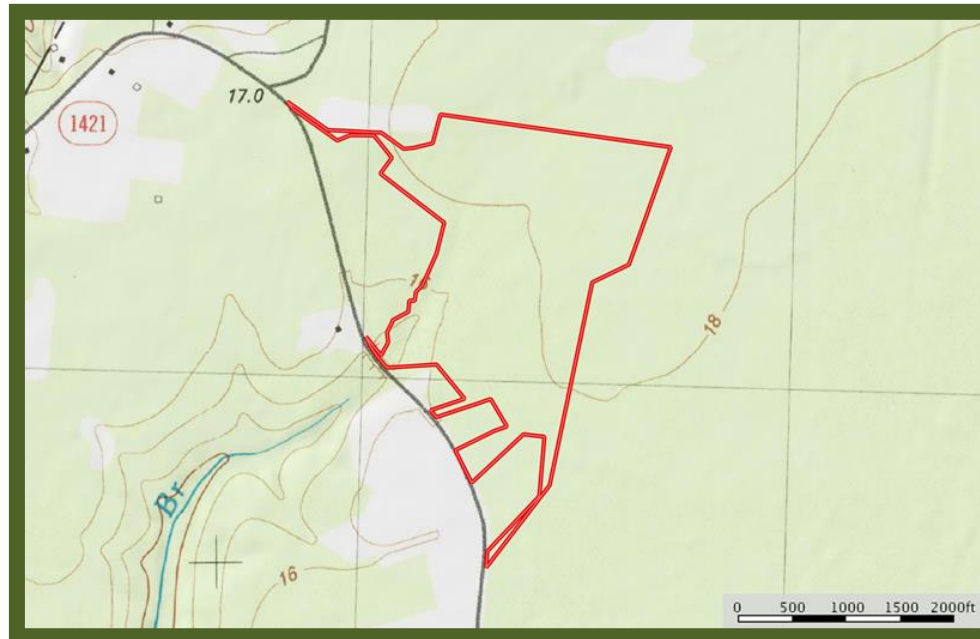

Goose Neck Road Hunting Land Topographical Map

Marty Lanier
(910) 617-4326
mlanier@mossyoakproperties.com

Owners and owner's agents make no claims as to the accuracy of this map. This is not an official survey.