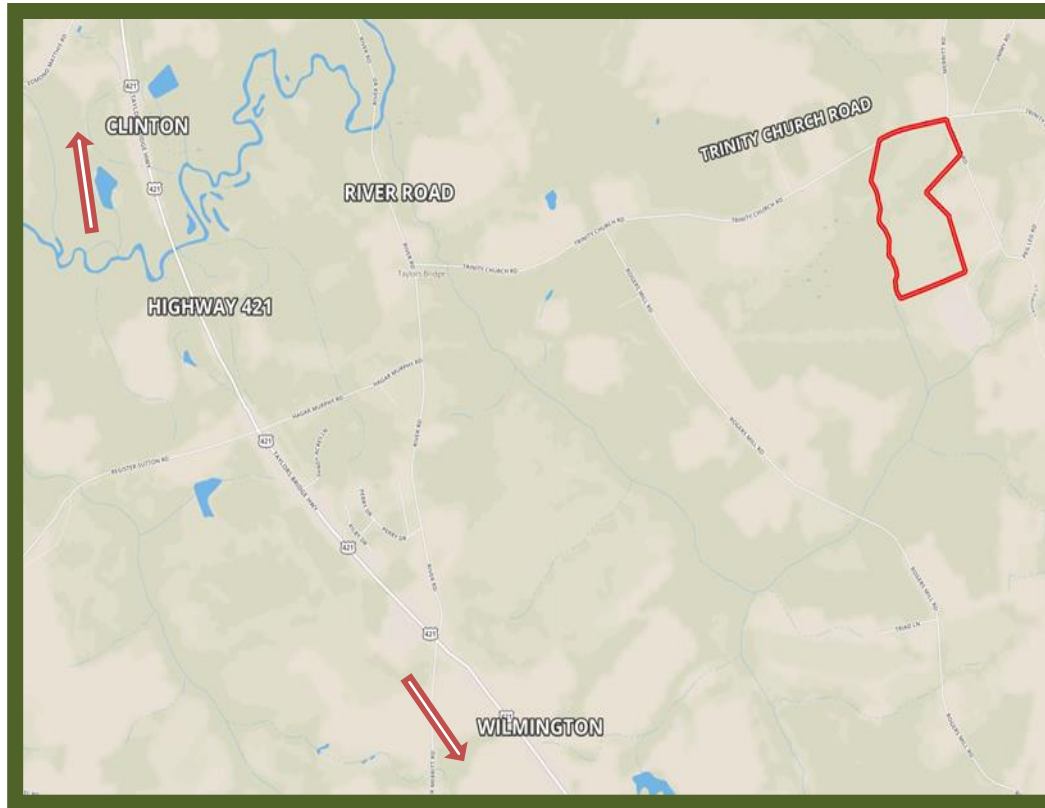

Woodall Tract Location Map

Marty Lanier
(910) 617-4326
mlanier@mossyoakproperties.com

Owners and owner's agents make no claims as to the accuracy of this map. This is not an official survey.