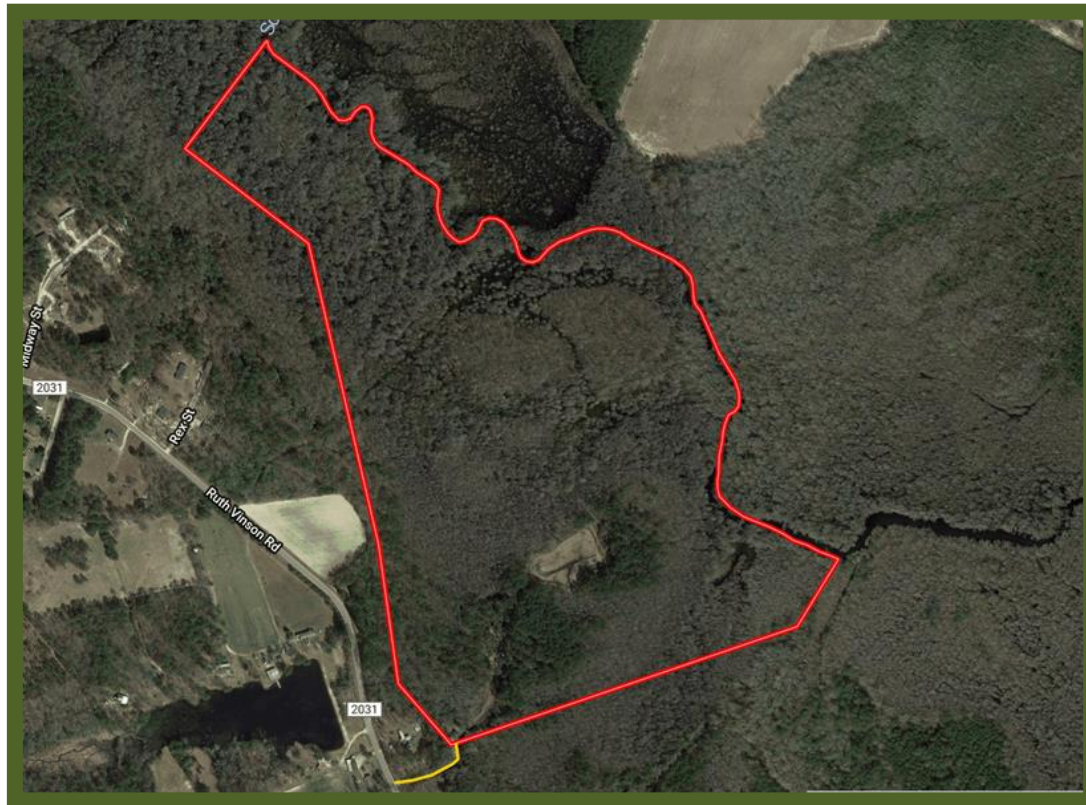

# Riverbank Farm Aerial Map

Marty Lanier  
(910) 617-4326  
mlanier@mossyoakproperties.com

Owners and owner's agents make no claims as to the accuracy of this map. This is not an official survey.