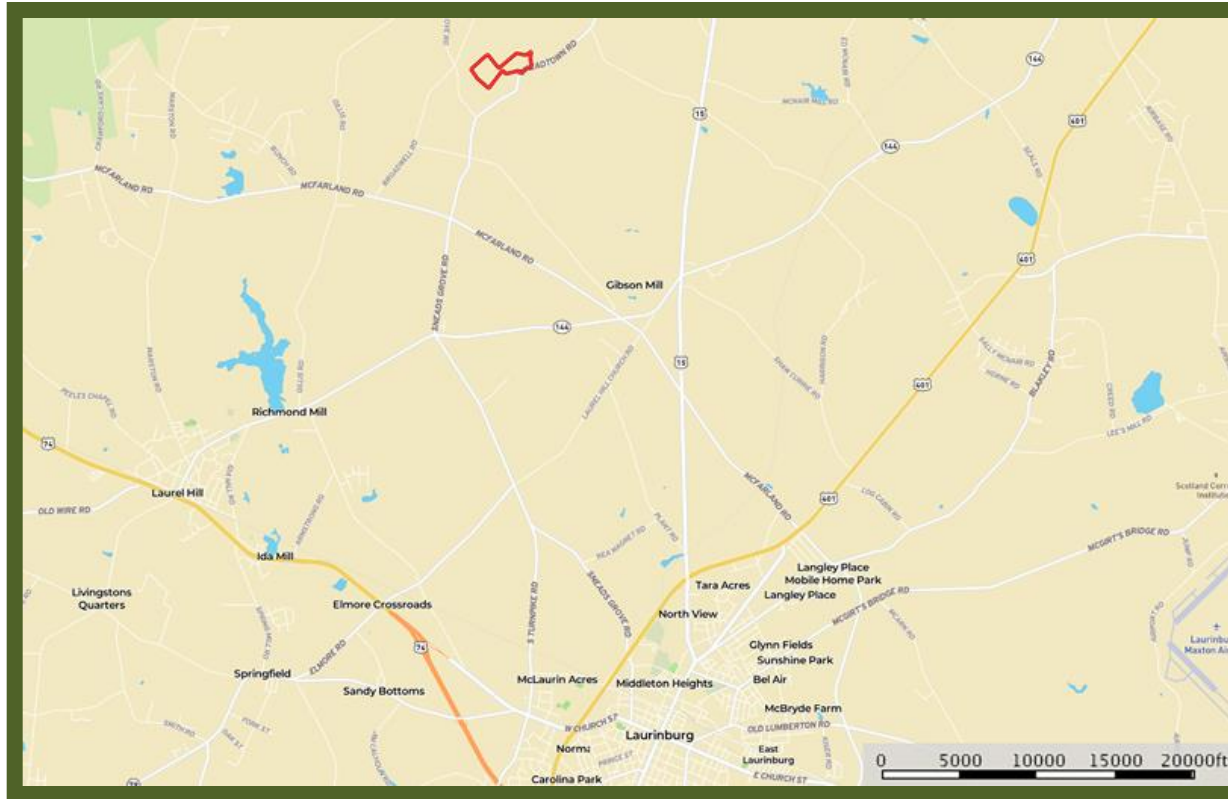

Laurel Hill Farm Location Map

Marty Lanier
(910) 617-4326
mlanier@mossyoakproperties.com

Owners and owner's agents make no claims as to the accuracy of this map. This is not an official survey.